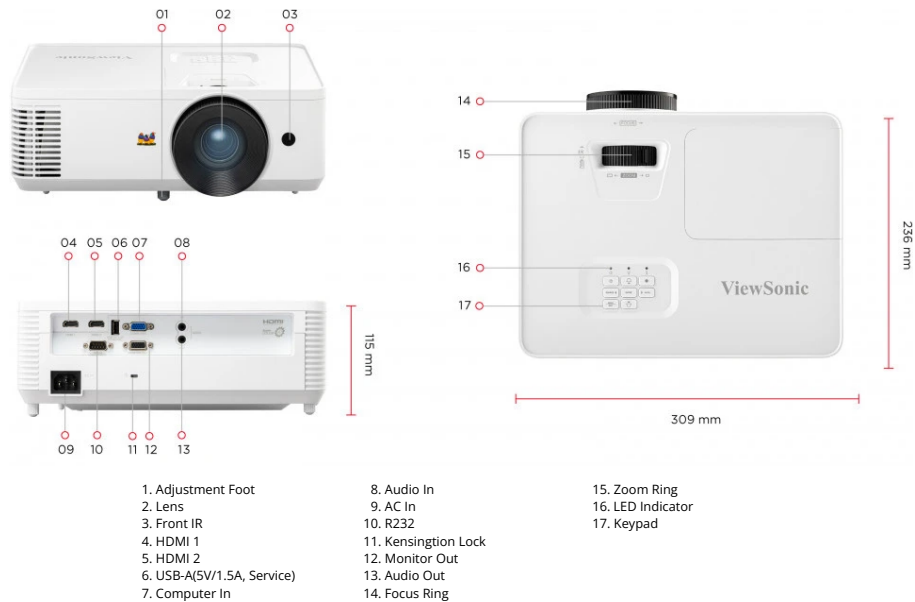

Product Description

The PA700W is ViewSonic's high brightness WXGA business/education projector. With 4,500 ANSI Lumens of highbrightness, the projector offers clear images of up-to-300" large screen in meeting rooms, classrooms, or anyother bright environment. The dual HDMI ports allow you to flexibly connect to multiple devices, easily switchingbetween content sources. The USB Type-A port can supply power to HDMI wireless dongles, making wireless contentstreaming more convenient. The projector also allows software updates via USB cable connection with simply yourlaptops, skipping trips to service centers.