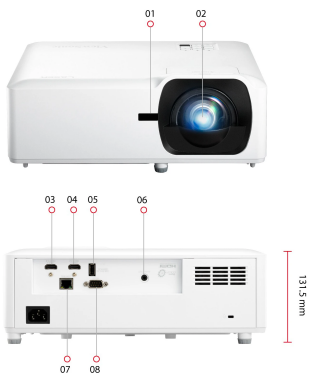

ViewSonic® PROJECTOR LS710HD

Key Features

- 2nd generation laser phosphor technology with up to 30,000 hours lifespan
- 4,200 ANSI Lumens offering bright images in any environment
- Up to 300" ultra large screen that is easily installed and set up
- 0.49 short throw for immersive edge blending without any shadows
- Installation flexibility: H/V keystone, 4 corner adjustment, 360° projection and portrait mode

Product Description

The Luminous Superior series is ViewSonic's lamp-free high brightness projector for both business and education. The LS710HD adopts industry-leading 2nd generation laser phosphor technology, delivers 4,200 ANSI Lumens while eliminating the use of toxic mercury, reducing the cost and effort of frequent lamp replacement and lowering total cost of ownership. The lamp-free light source offers enhanced sustainability for a greener environment while delivering clear and bright images with vivid colors and 1080p resolution. Boasting short throw ratio, flexible installation and easy image adjustments, the projector enables effortless edge blending to create an immersive experience for any space, be it a restaurant, gym, gallery, etc. With 0.49 short throw ratio, the projector can provide 100" large screen size from only 1.1 m away without being bothered by the shadows. The LS710HD allows perfectly-shaped images even from an angled projection with H/V keystone and 4 corner correction and offers versatile application with 360° projection and portrait mode. The projector also comes with HDMI 2.0b, ensuring you access to original 4K quality content with HDR/HLG support.