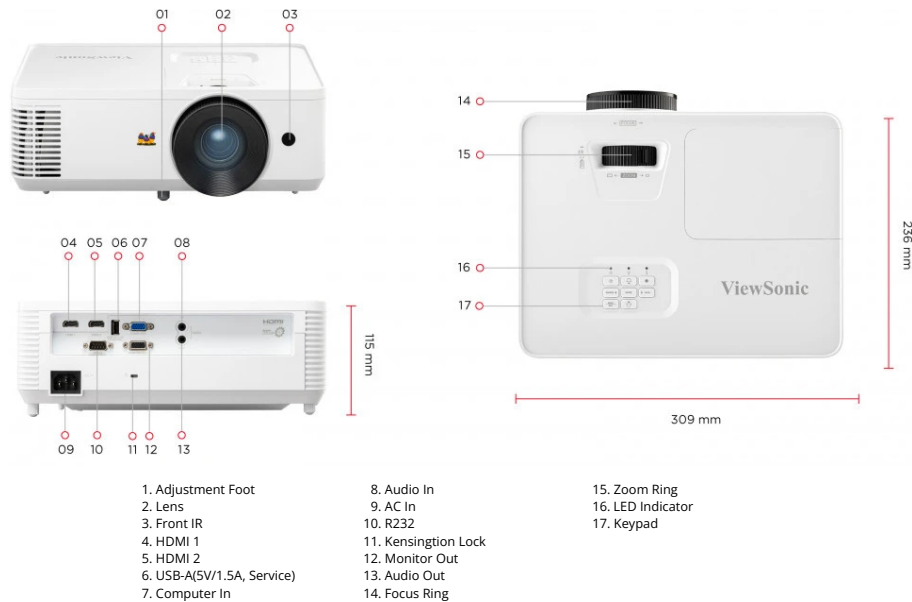

Product Description

The PA700X is ViewSonic's high brightness XGA business/education projector. With 4,500 ANSI Lumens of high brightness, the projector offers clear images of up-to-300" large screen in meeting rooms, classrooms, or any other bright environment. The dual HDMI ports allow you to flexibly connect to multiple devices, easily switching between content sources. The USB Type-A port can supply power to HDMI wireless dongles, making wireless content streaming more convenient. The projector also allows software updates via USB cable connection with simply your laptops, skipping trips to service centers.